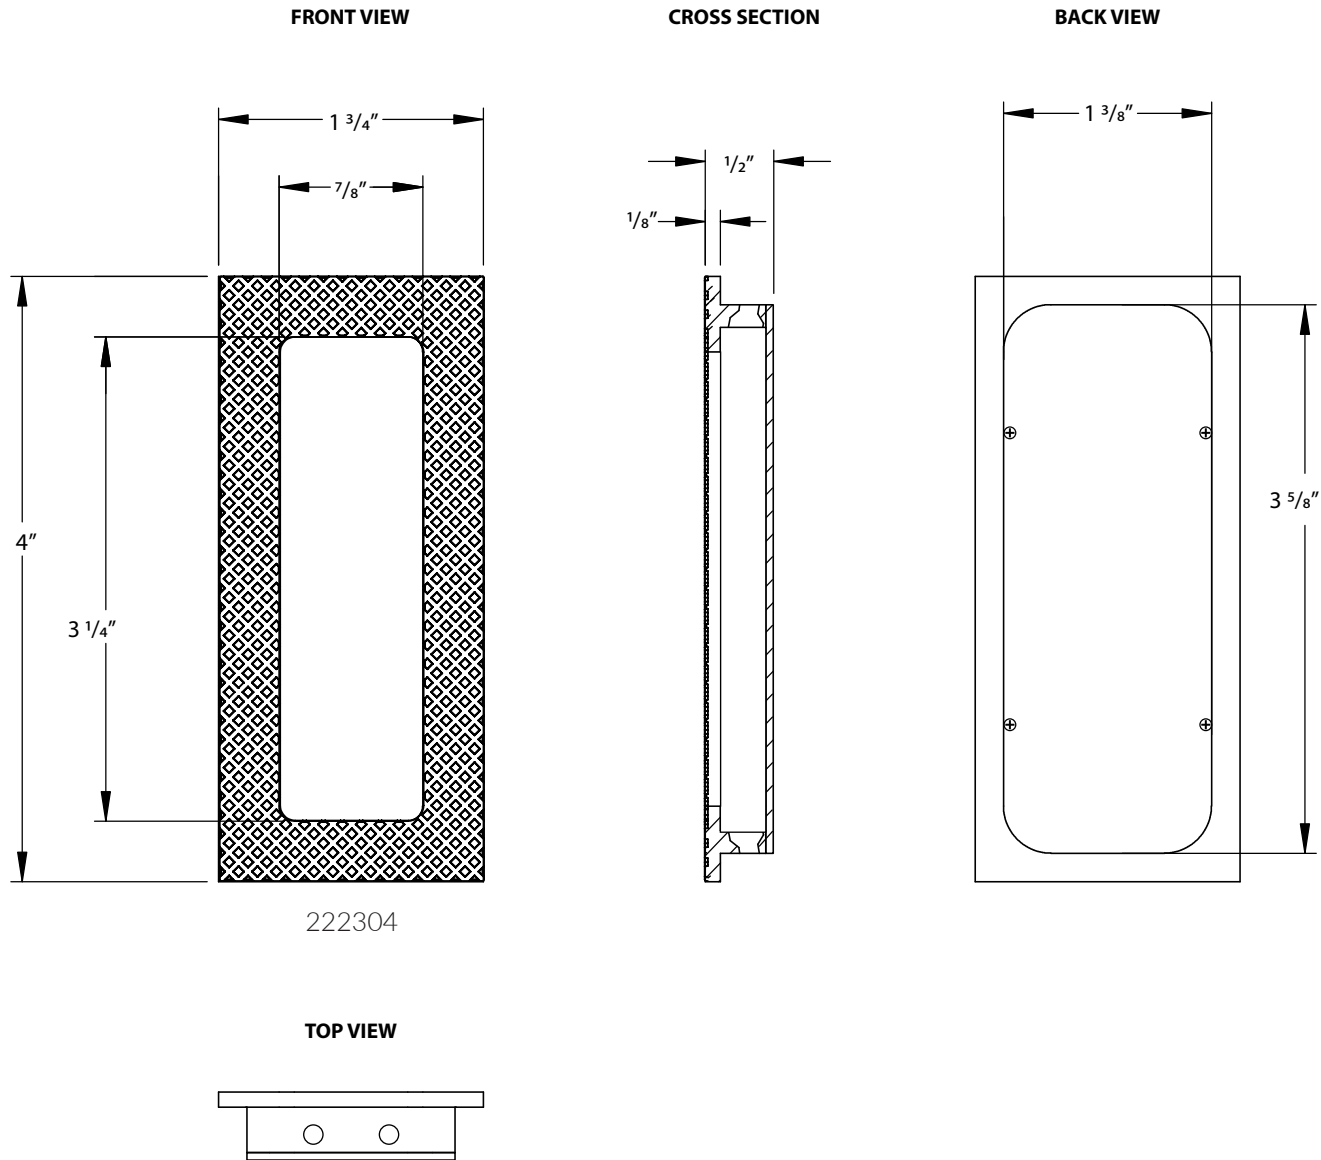

MODERN RECTANGULAR KNURLED FLUSH PULL WITH PLAIN POCKET - 4"

EMTEK®

* Note: For general info only. Not drawn to scale.
Do not use as a drilling template.