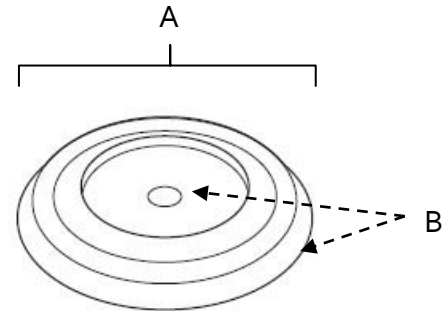

**SPECIFICATIONS**

**CHARLIE'S COLLECTION  
BACK PLATES**

**FEATURES**

- Transitional styling
- Multiple finishes
- Concealed installation

**WARRANTY**

Limited lifetime

**FINISHES**

- Antique English (AE)
- Antique English Matte (AEM)
- Barcelona (BARC)
- Bronze (BRZ)
- Chocolate bronze (CHBRZ)
- Matte Black (MB)
- Polished Antique (PA)
- Polished Brass (PB)
- Polished Brass/Non-Lacquered (PB/NL)
- Polished Chrome (PC)
- Polished Nickel (PN)
- Satin Brass (SB)
- Satin Nickel (SN)

**MATERIAL**

Brass

Item#	A	B
<b>A616-14</b> (for A626 & A626-14)	1 1/4"	1/8"
<b>A616-38</b> (for A626-38)	1 1/2"	1/8"

**KEY:**

- A - Length and Width
- B - Projection

NOTE: Dimensions and specifications are subject to change without notice.