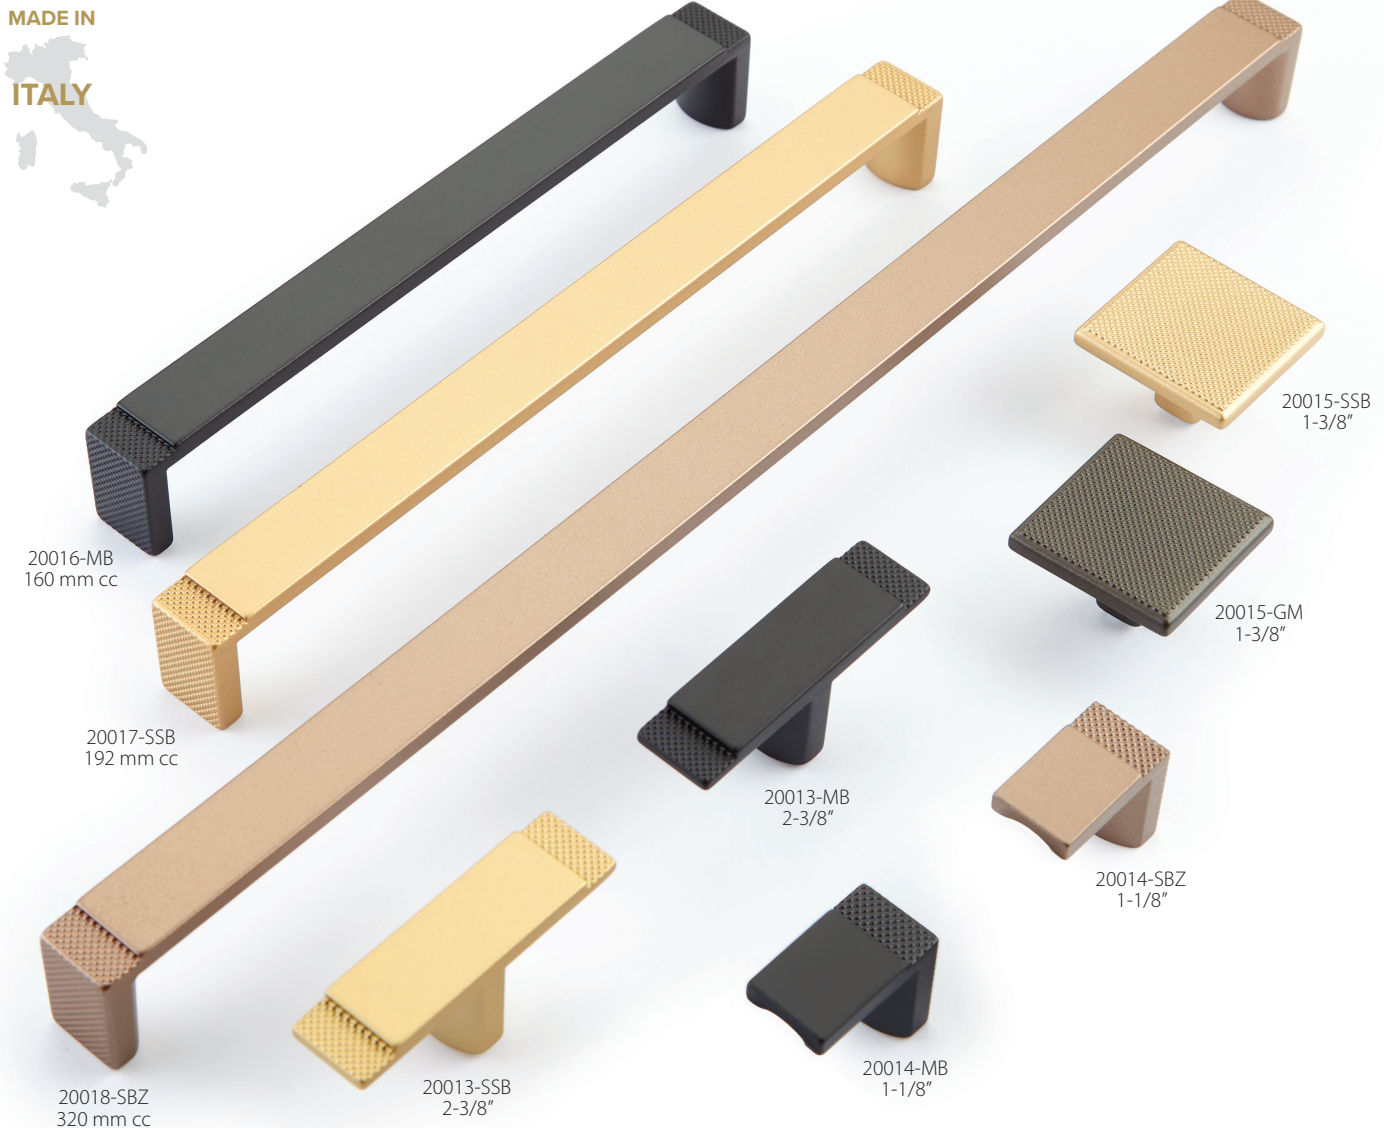

MADE IN

ITALY

GM-Gun Metal ■ MB-Matte Black ■ SBZ-Satin Bronze ■ SSB-Signature Satin Brass

PART #	DESCRIPTION
20013-GM	Wide T-Knob, Gun Metal, 2-3/8"
20013-MB	Wide T-Knob, Matte Black, 2-3/8"
20013-SBZ	Wide T-Knob, Satin Bronze, 2-3/8"
20013-SSB	Wide T-Knob, Signature Satin Brass, 2-3/8"
20014-GM	Wide Finger Pull, Gun Metal, 1-1/8"
20014-MB	Wide Finger Pull, Matte Black, 1-1/8"
20014-SBZ	Wide Finger Pull, Satin Bronze, 1-1/8"
20014-SSB	Wide Finger Pull, Signature Satin Brass, 1-1/8"
20015-GM	Square Knob, Gun Metal, 1-3/8"
20015-MB	Square Knob, Matte Black, 1-3/8"
20015-SBZ	Square Knob, Satin Bronze, 1-3/8"
20015-SSB	Square Knob, Signature Satin Brass, 1-3/8"

PART #	DESCRIPTION
20016-GM	Wide Pull, Gun Metal, 160 mm cc
20016-MB	Wide Pull, Matte Black, 160 mm cc
20016-SBZ	Wide Pull, Satin Bronze, 160 mm cc
20016-SSB	Wide Pull, Signature Satin Brass, 160 mm cc
20017-GM	Wide Pull, Gun Metal, 192 mm cc
20017-MB	Wide Pull, Matte Black, 192 mm cc
20017-SBZ	Wide Pull, Satin Bronze, 192 mm cc
20017-SSB	Wide Pull, Signature Satin Brass, 192 mm cc
20018-GM	Wide Pull, Gun Metal, 320 mm cc
20018-MB	Wide Pull, Matte Black, 320 mm cc
20018-SBZ	Wide Pull, Satin Bronze, 320 mm cc
20018-SSB	Wide Pull, Signature Satin Brass, 320 mm cc